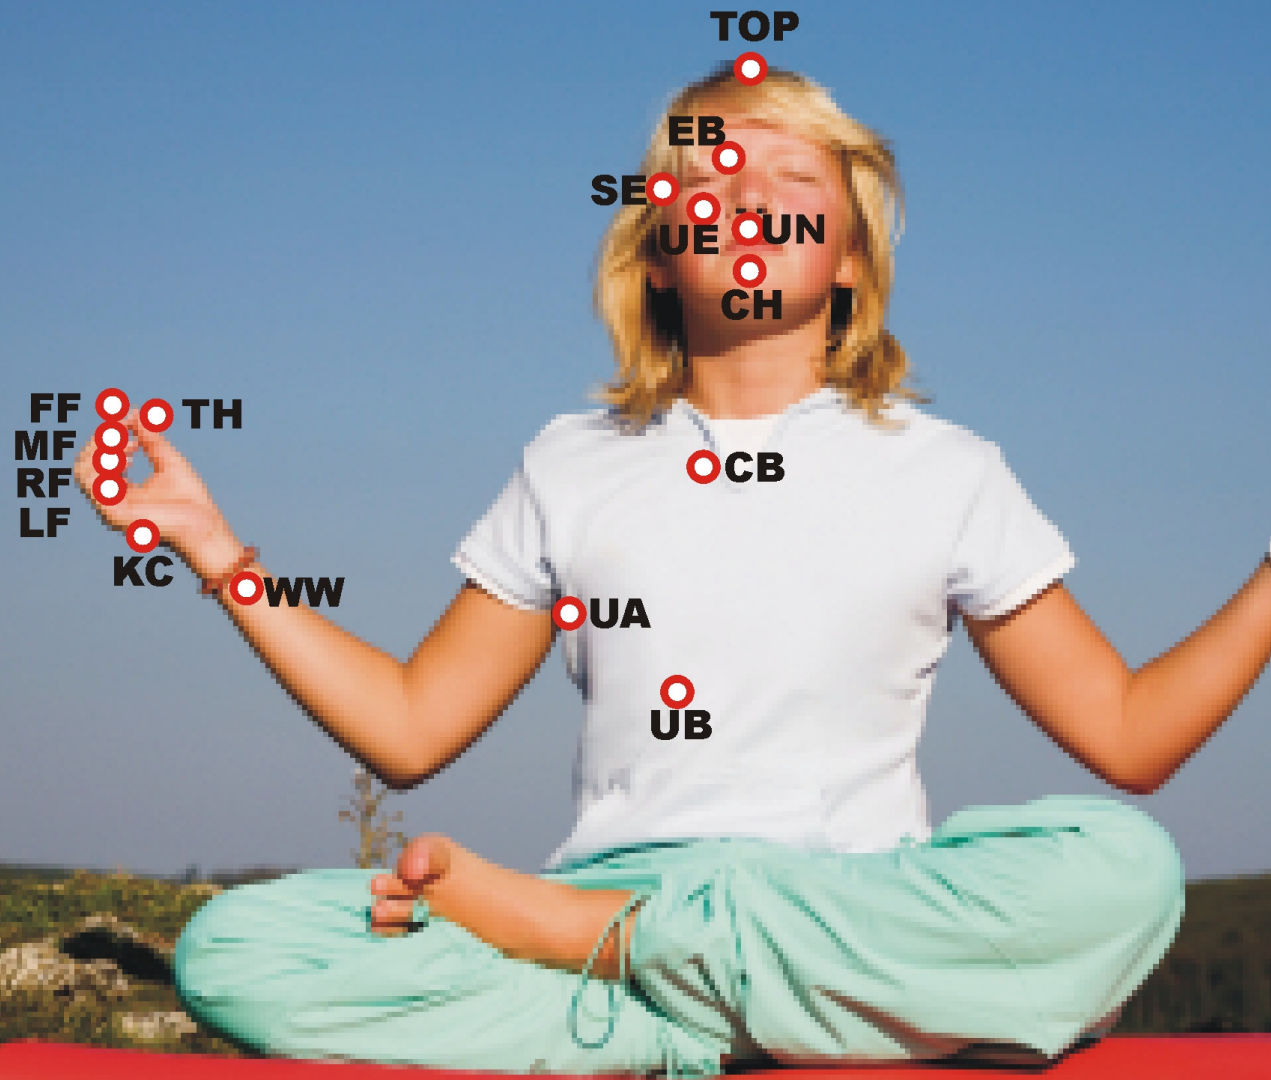

Spiritual EFT Tapping Points

- TOP** = Top of Head
- EB** = Eye Brow
- SE** = Side of Eye
- UE** = Under Eye
- UN** = Under Nose
- CH** = Chin
- CB** = Collar Bone
- UA** = Under Arm
- UB** = Under Breast
- WW** = Wrist back + front
- TH** = Thumb
- FF** = First Finger
- MF** = Middle Finger
- RF** = Ring Finger
- LF** = Little Finger
- KC** = Karate Chop point

Note that these points differ slightly from the EFT Manual where UB & FF & LF = BN & IF & BF, and TOP, RF and WW are not used.